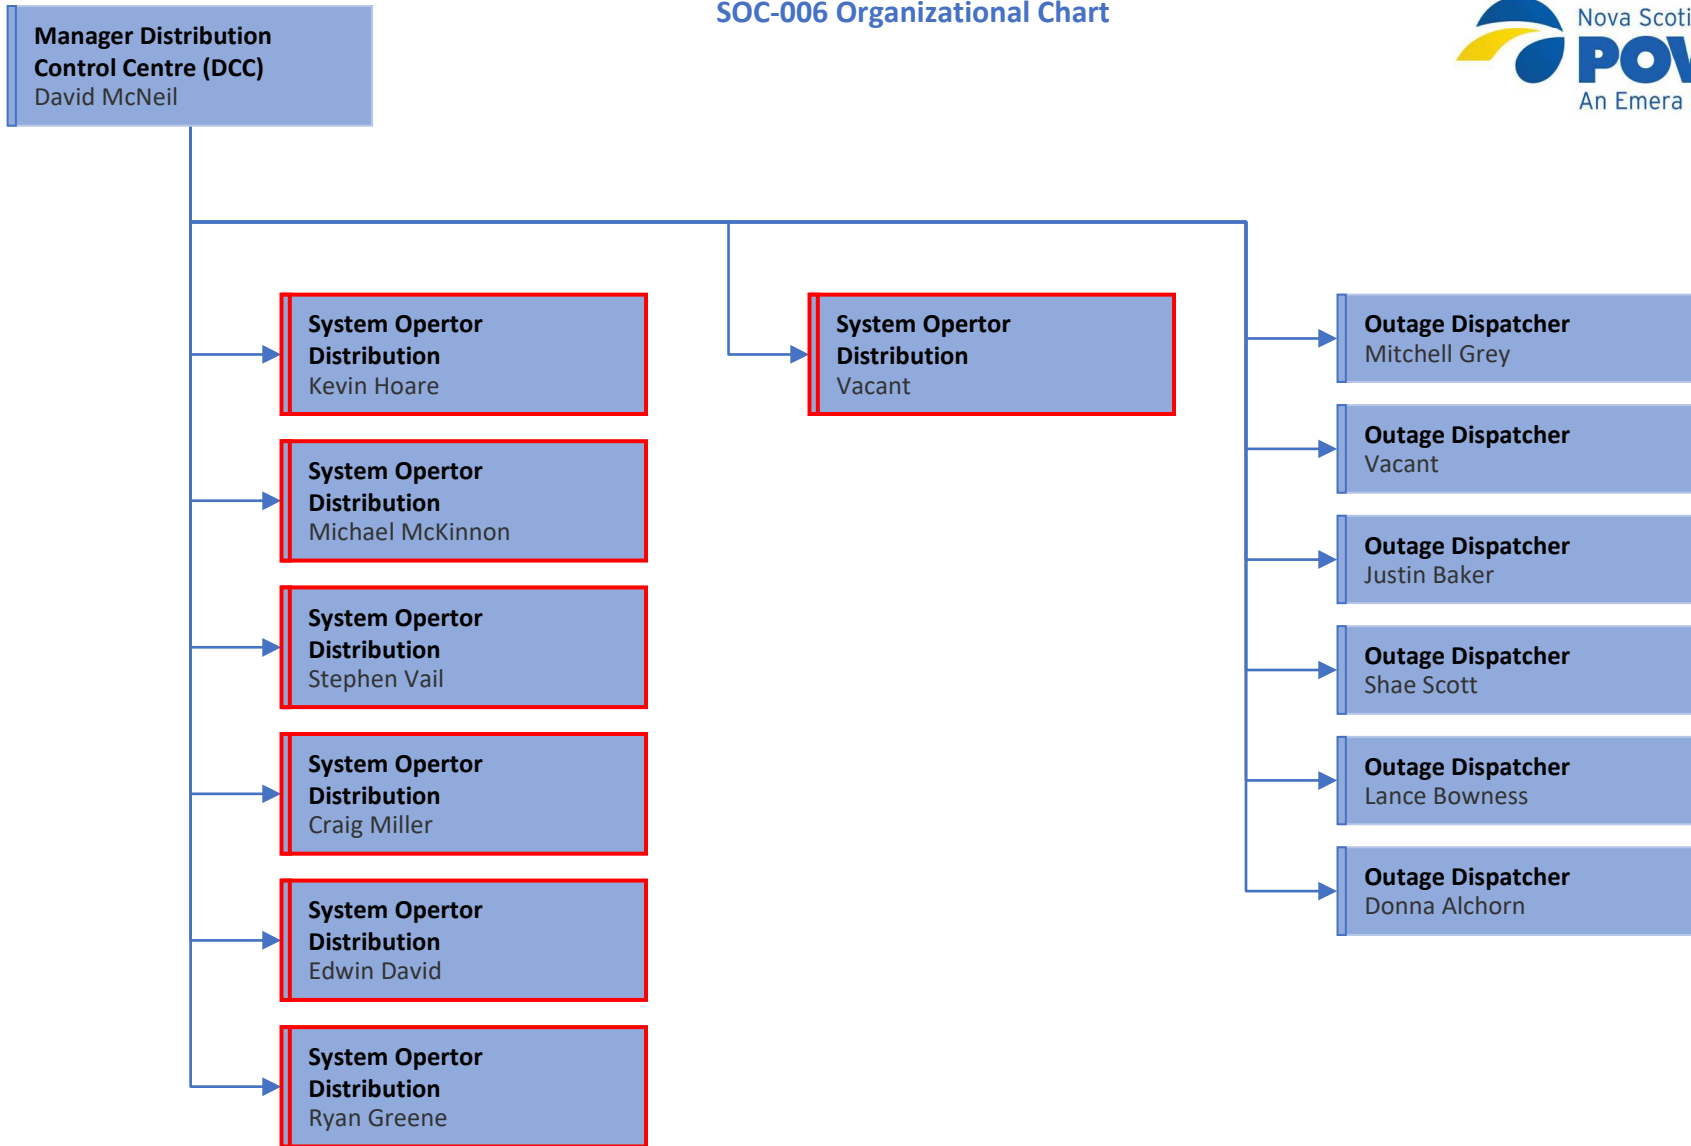

Standards of Conduct
SOC-006 Organizational Chart

Energy Delivery (Transmission) Function Employees
[Blue Box]

Wholesale Merchant Function Employees [Yellow Box]

Job Functions That Require A Working Knowledge Of
Both Transmission And Wholesale [White Box]

Power Production (Generation) Function Employees
[Green Box]