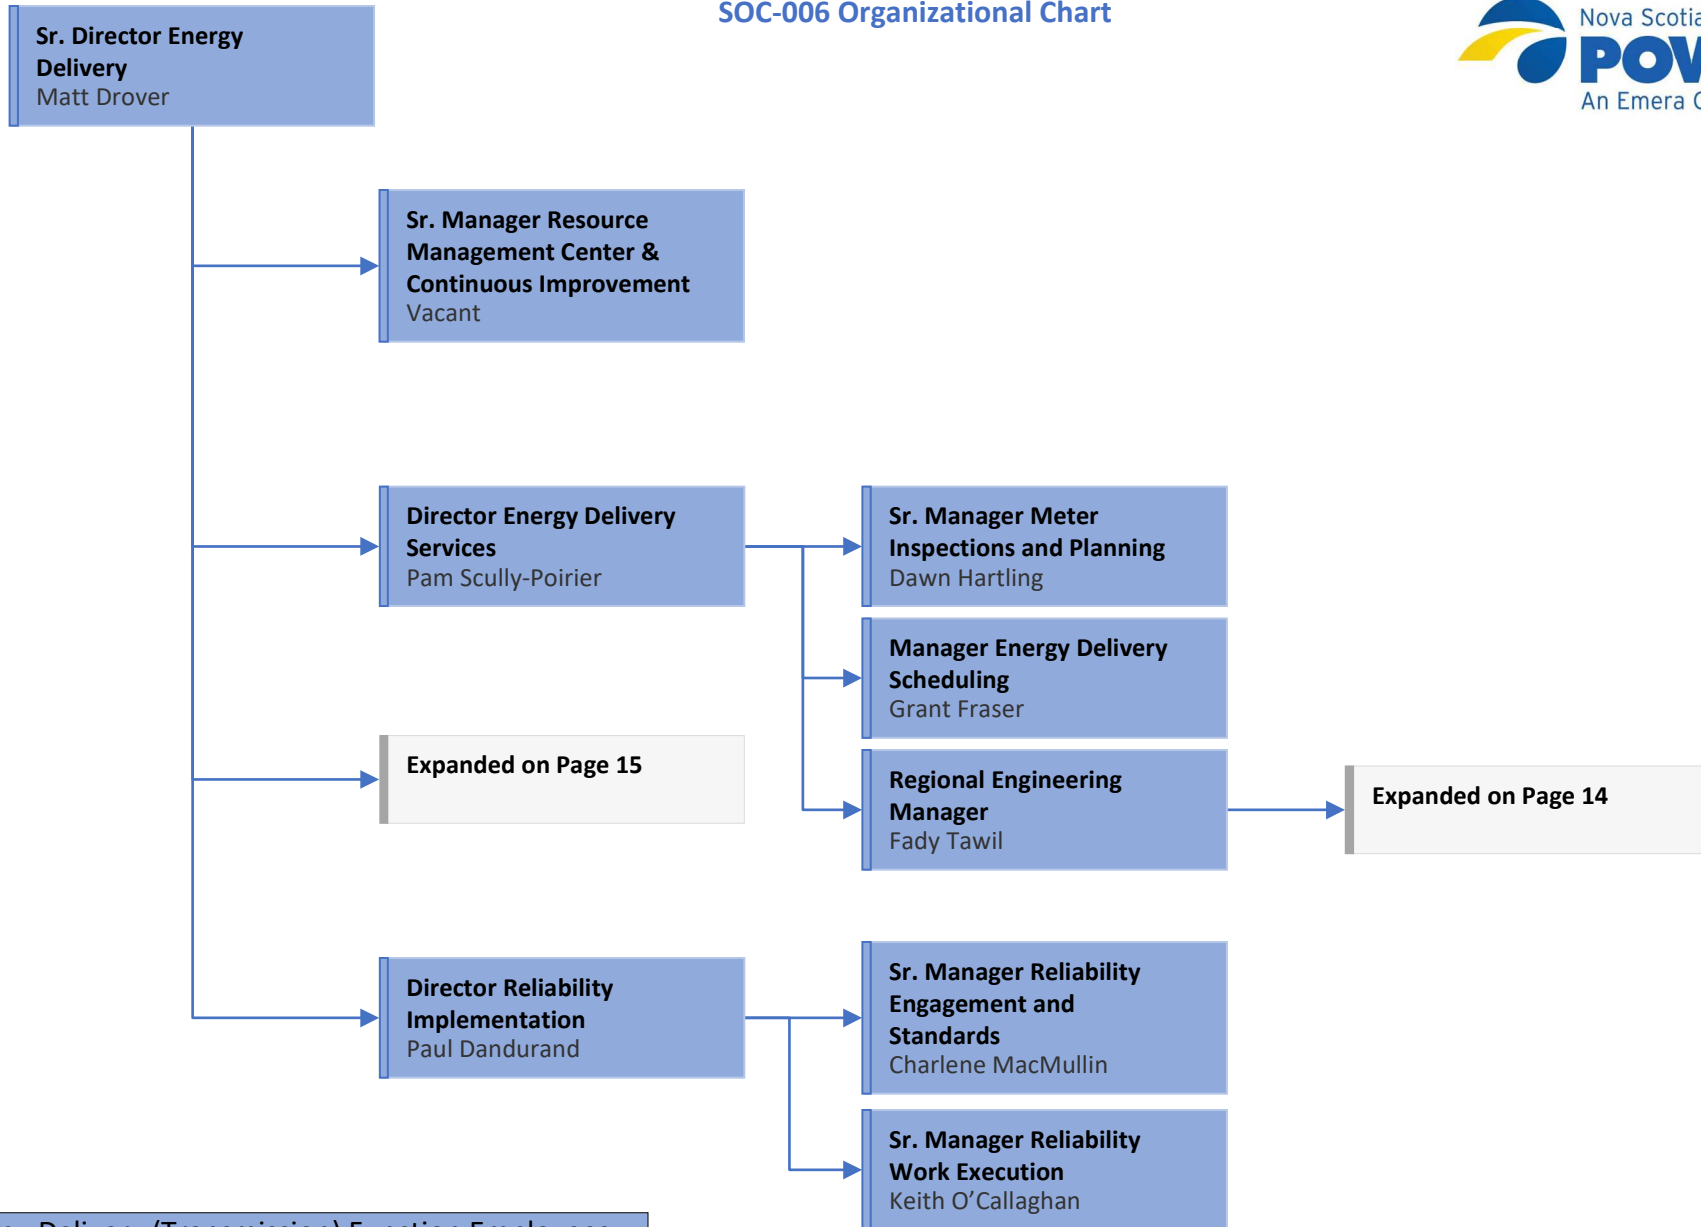

Standards of Conduct
SOC-006 Organizational Chart

Energy Delivery (Transmission) Function Employees
[Blue Box]

Wholesale Merchant Function Employees [Yellow Box]

Job Functions That Require A Working Knowledge Of
Both Transmission And Wholesale [White Box]

Power Production (Generation) Function Employees
[Green Box]