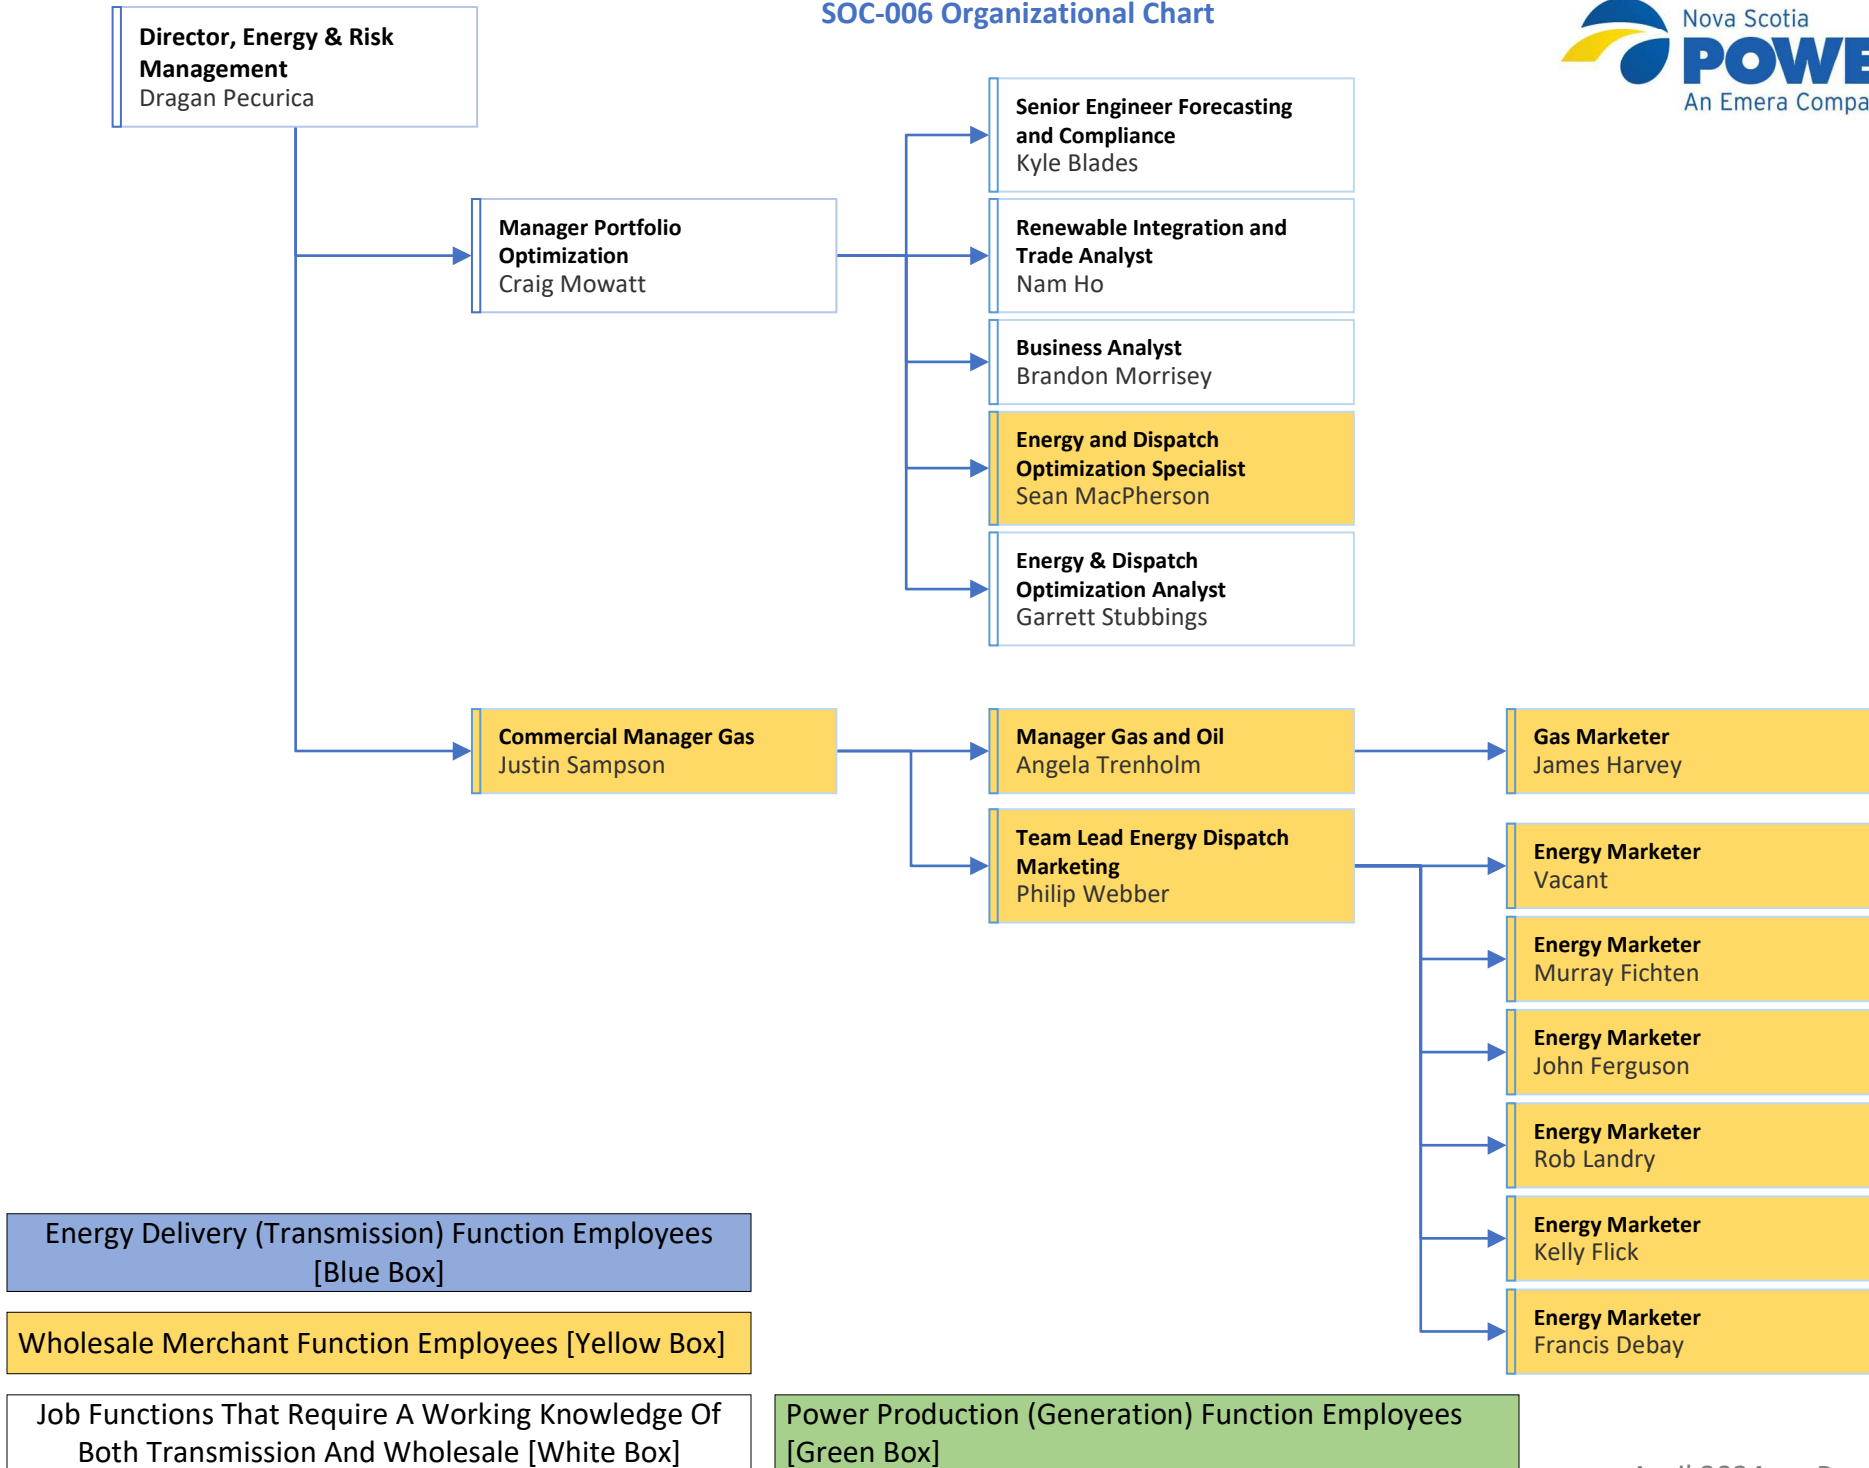

Standards of Conduct
SOC-006 Organizational Chart