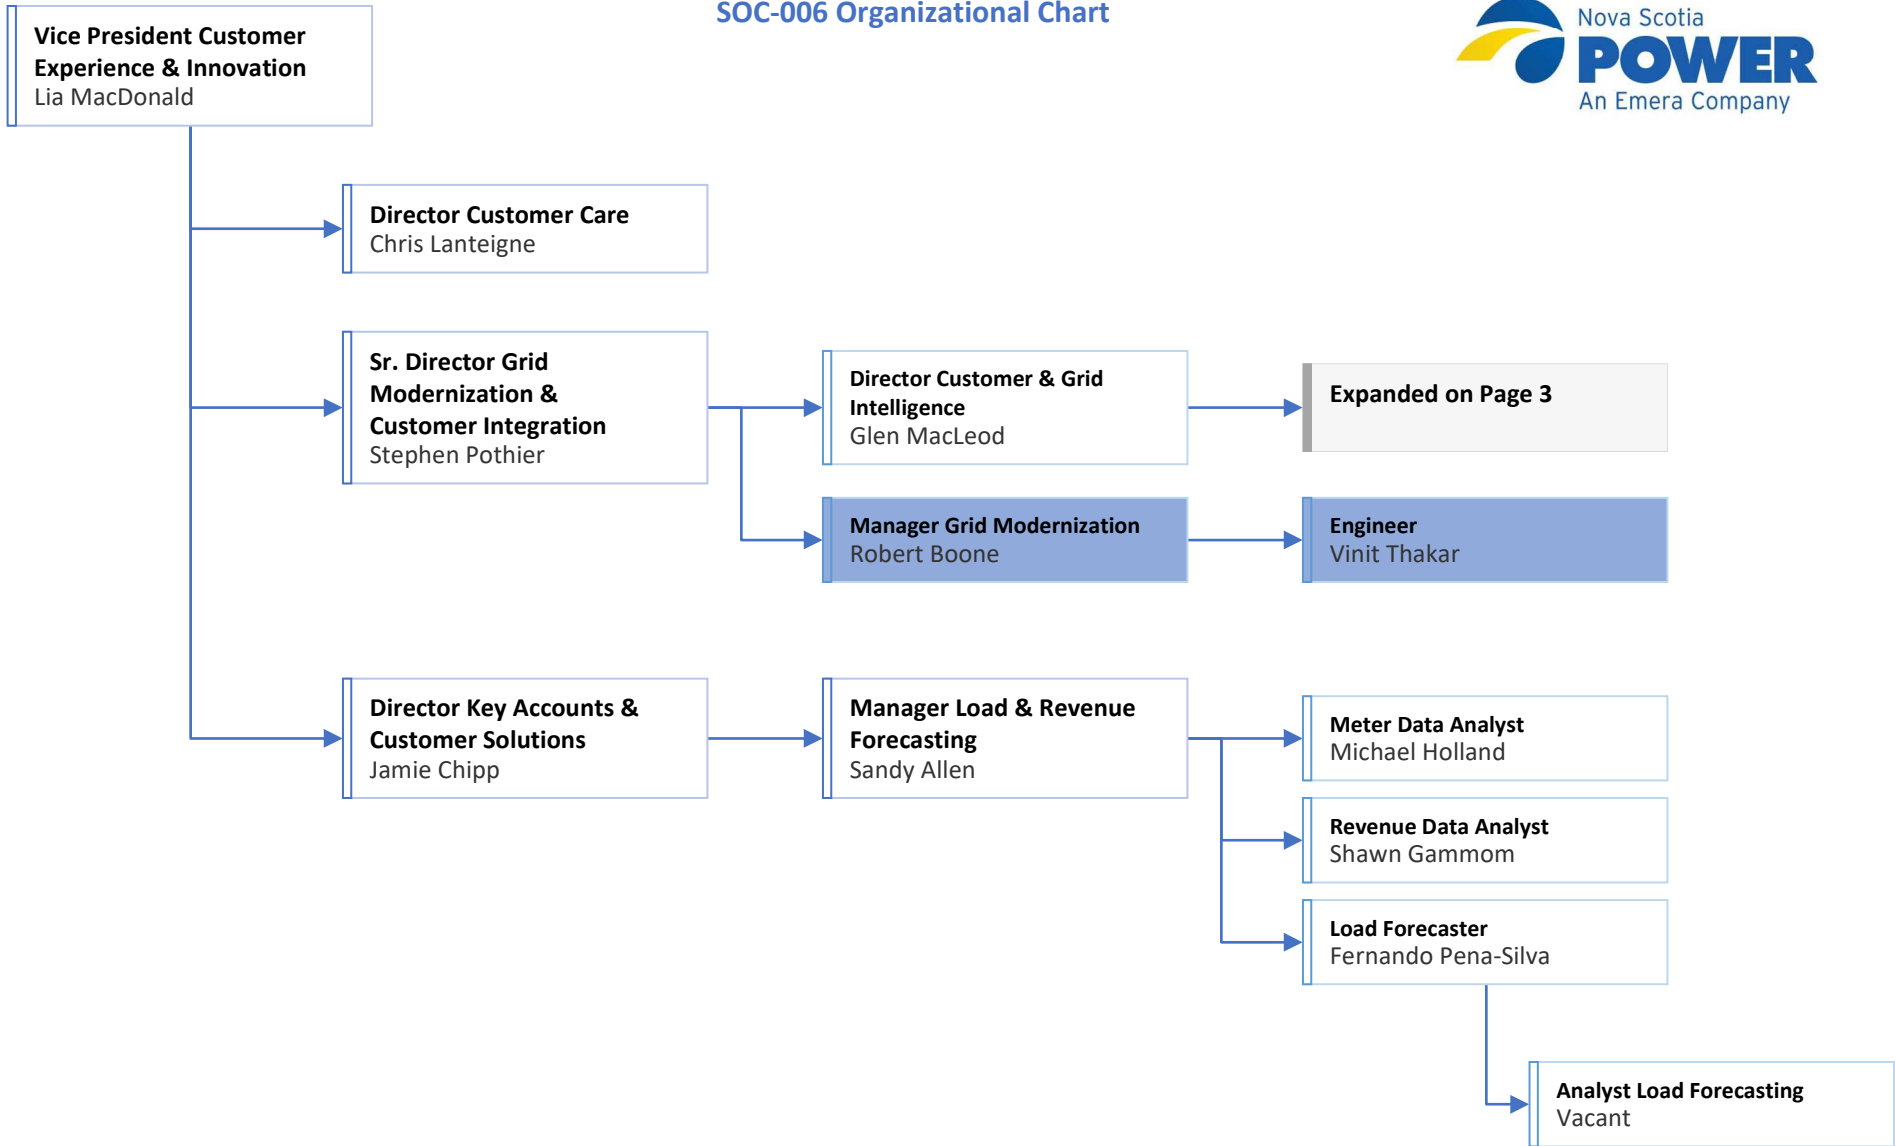

Standards of Conduct
SOC-006 Organizational Chart

Energy Delivery (Transmission) Function Employees
[Blue Box]

Wholesale Merchant Function Employees [Yellow Box]

Job Functions That Require A Working Knowledge Of
Both Transmission And Wholesale [White Box]

Power Production (Generation) Function Employees
[Green Box]