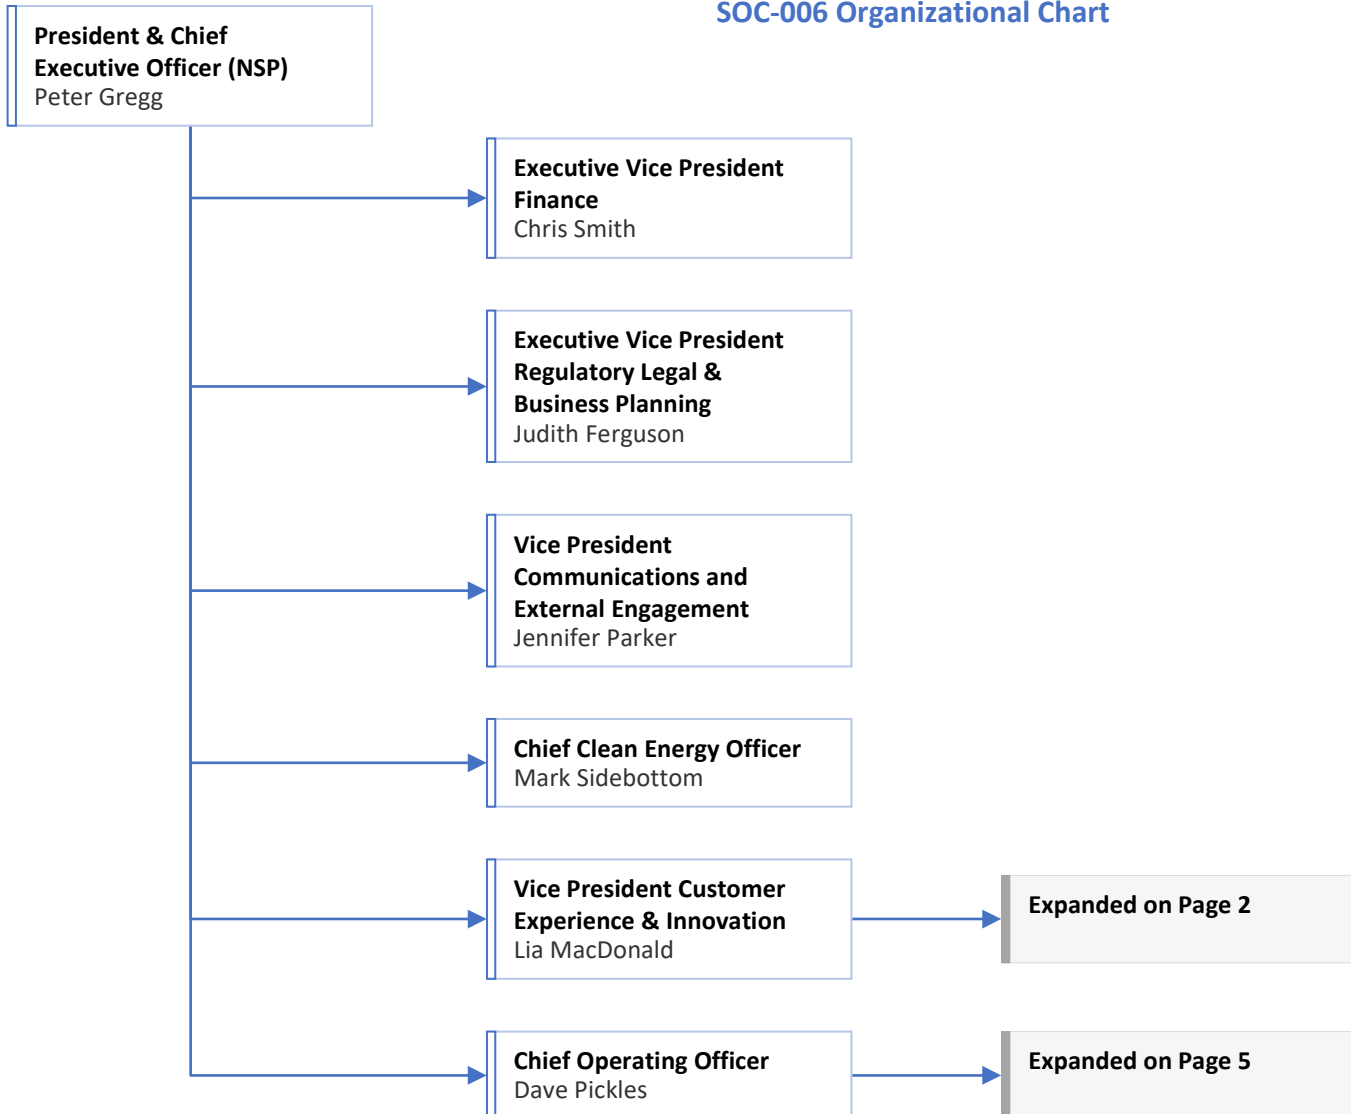

Standards of Conduct
SOC-006 Organizational Chart

Energy Delivery (Transmission) Function Employees
[Blue Box]

Wholesale Merchant Function Employees [Yellow Box]

Job Functions That Require A Working Knowledge Of
Both Transmission And Wholesale [White Box]

Power Production (Generation) Function Employees
[Green Box]

Standards of Conduct
SOC-006 Organizational Chart

Energy Delivery (Transmission) Function Employees
[Blue Box]

Wholesale Merchant Function Employees [Yellow Box]