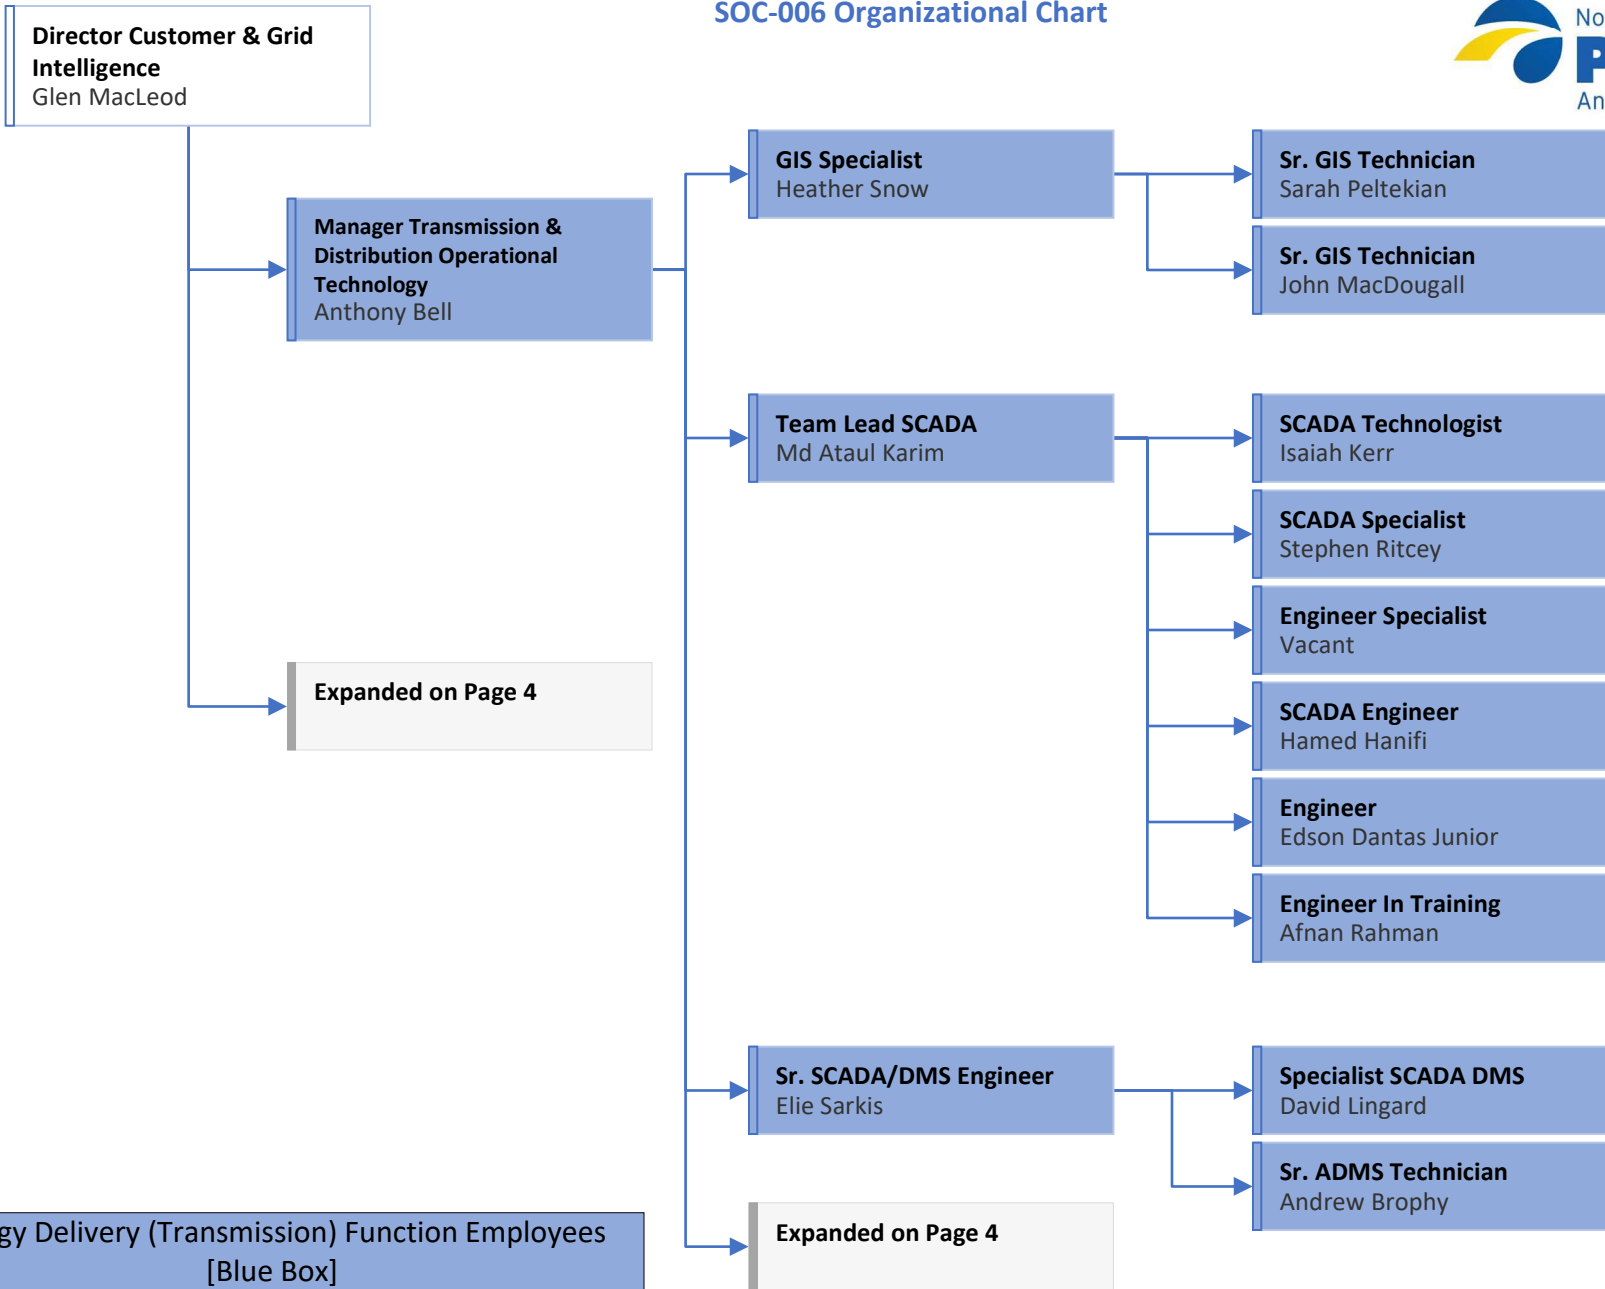

Standards of Conduct
SOC-006 Organizational Chart

Energy Delivery (Transmission) Function Employees
[Blue Box]

Wholesale Merchant Function Employees [Yellow Box]

Job Functions That Require A Working Knowledge Of
Both Transmission And Wholesale [White Box]

Power Production (Generation) Function Employees
[Green Box]

Standards of Conduct
SOC-006 Organizational Chart

Energy Delivery (Transmission) Function Employees
[Blue Box]

Wholesale Merchant Function Employees [Yellow Box]

Job Functions That Require A Working Knowledge Of
Both Transmission And Wholesale [White Box]

Power Production (Generation) Function Employees
[Green Box]

Standards of Conduct
SOC-006 Organizational Chart