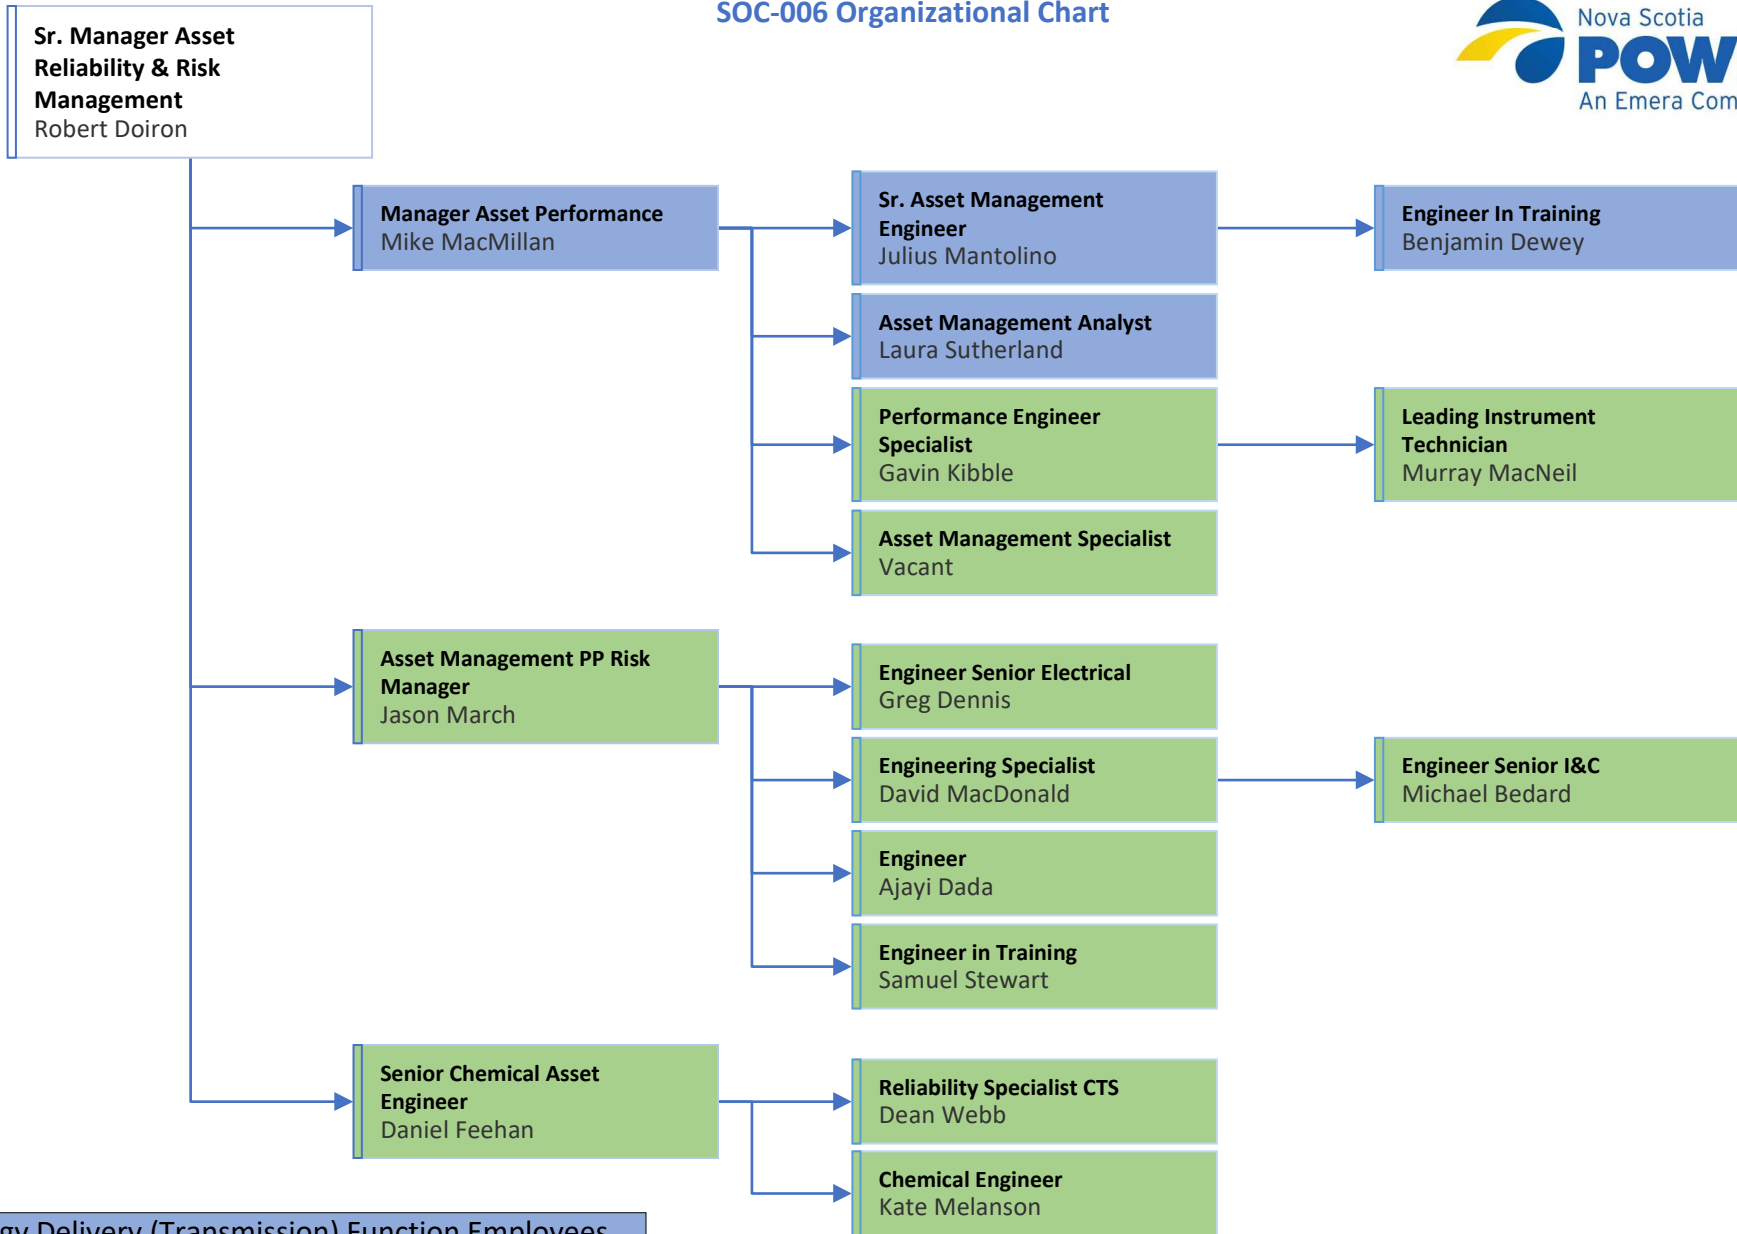

Job Functions That Require A Working Knowledge Of
Both Transmission And Wholesale [White Box]

Power Production (Generation) Function Employees
[Green Box]

Standards of Conduct
SOC-006 Organizational Chart

Standards of Conduct
SOC-006 Organizational Chart

Standards of Conduct
SOC-006 Organizational Chart

Energy Delivery (Transmission) Function Employees
[Blue Box]

Wholesale Merchant Function Employees [Yellow Box]