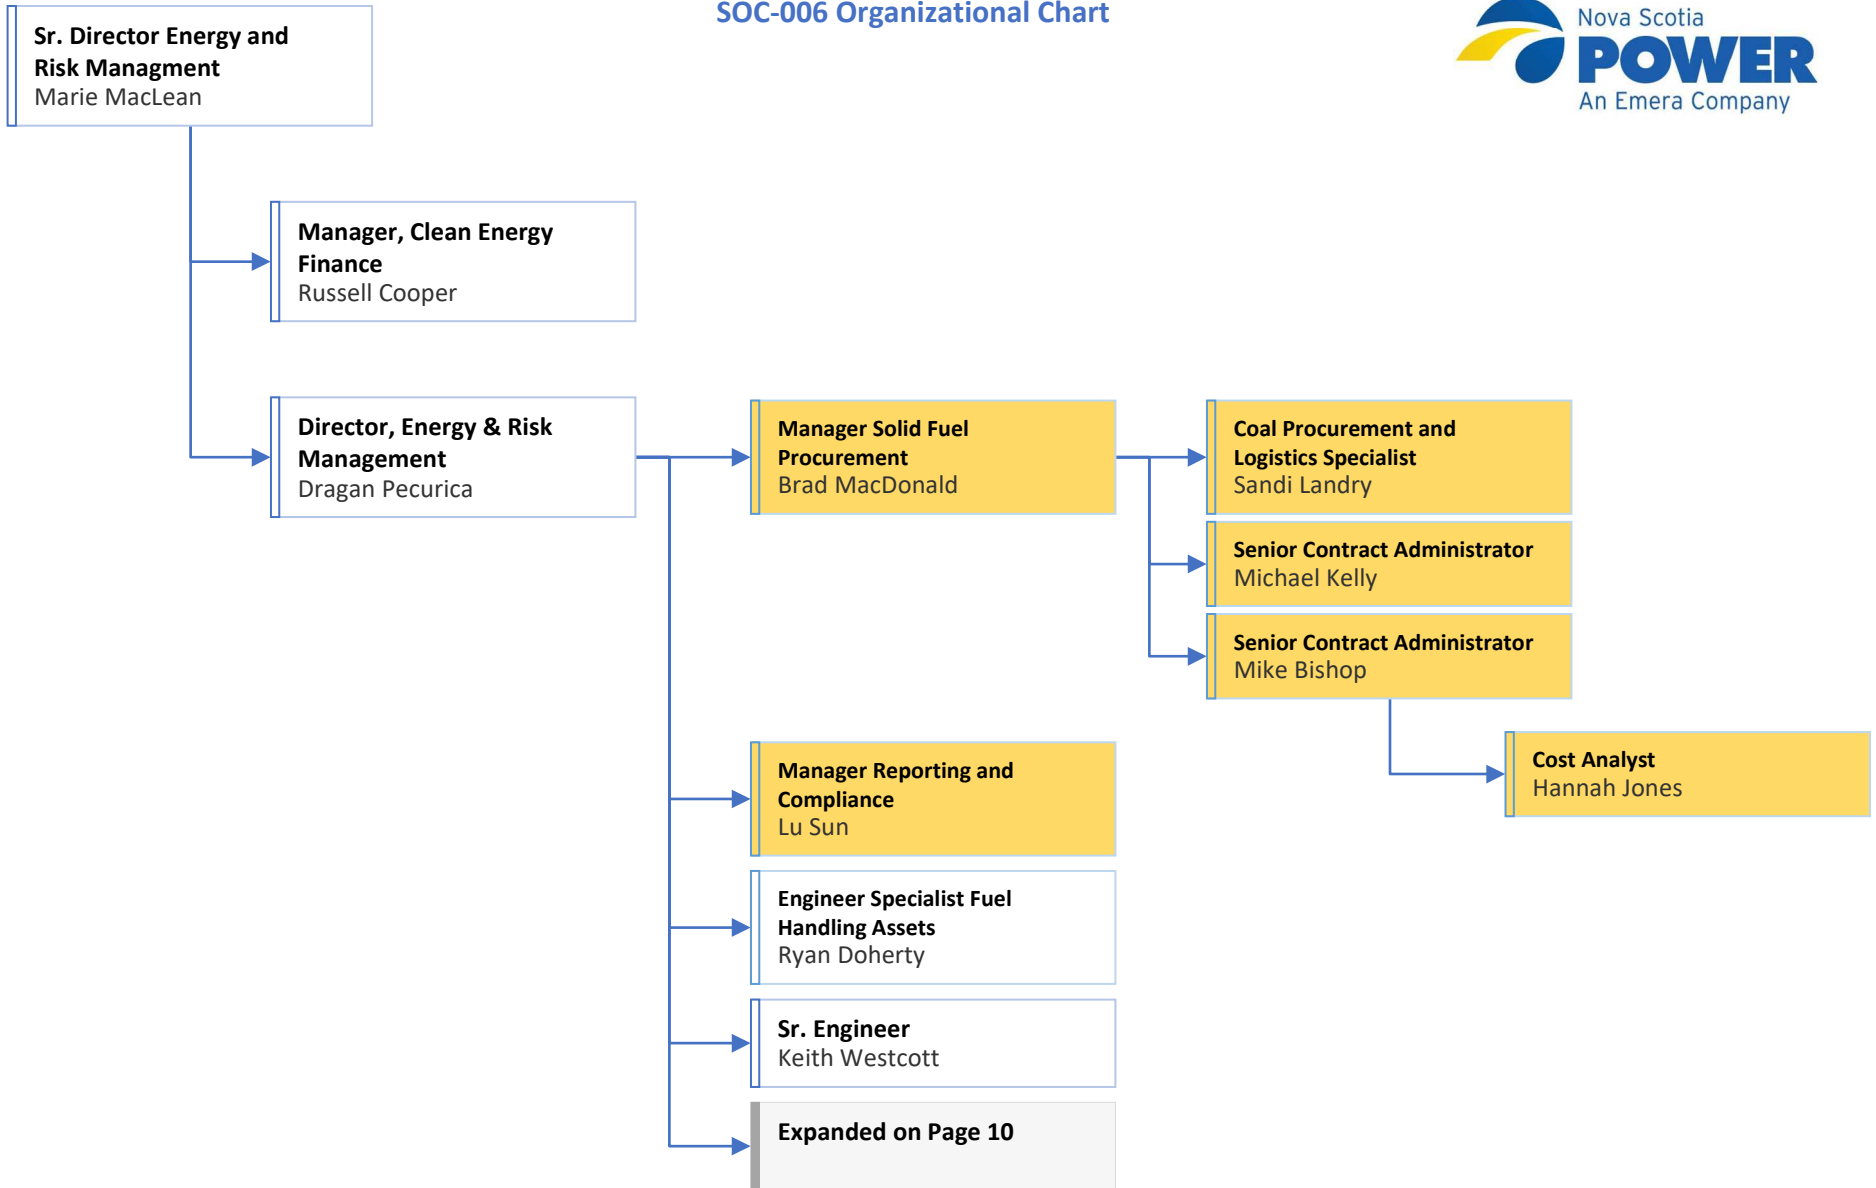

Standards of Conduct
SOC-006 Organizational Chart

Energy Delivery (Transmission) Function Employees
[Blue Box]

Wholesale Merchant Function Employees [Yellow Box]

Job Functions That Require A Working Knowledge Of
Both Transmission And Wholesale [White Box]

Power Production (Generation) Function Employees
[Green Box]