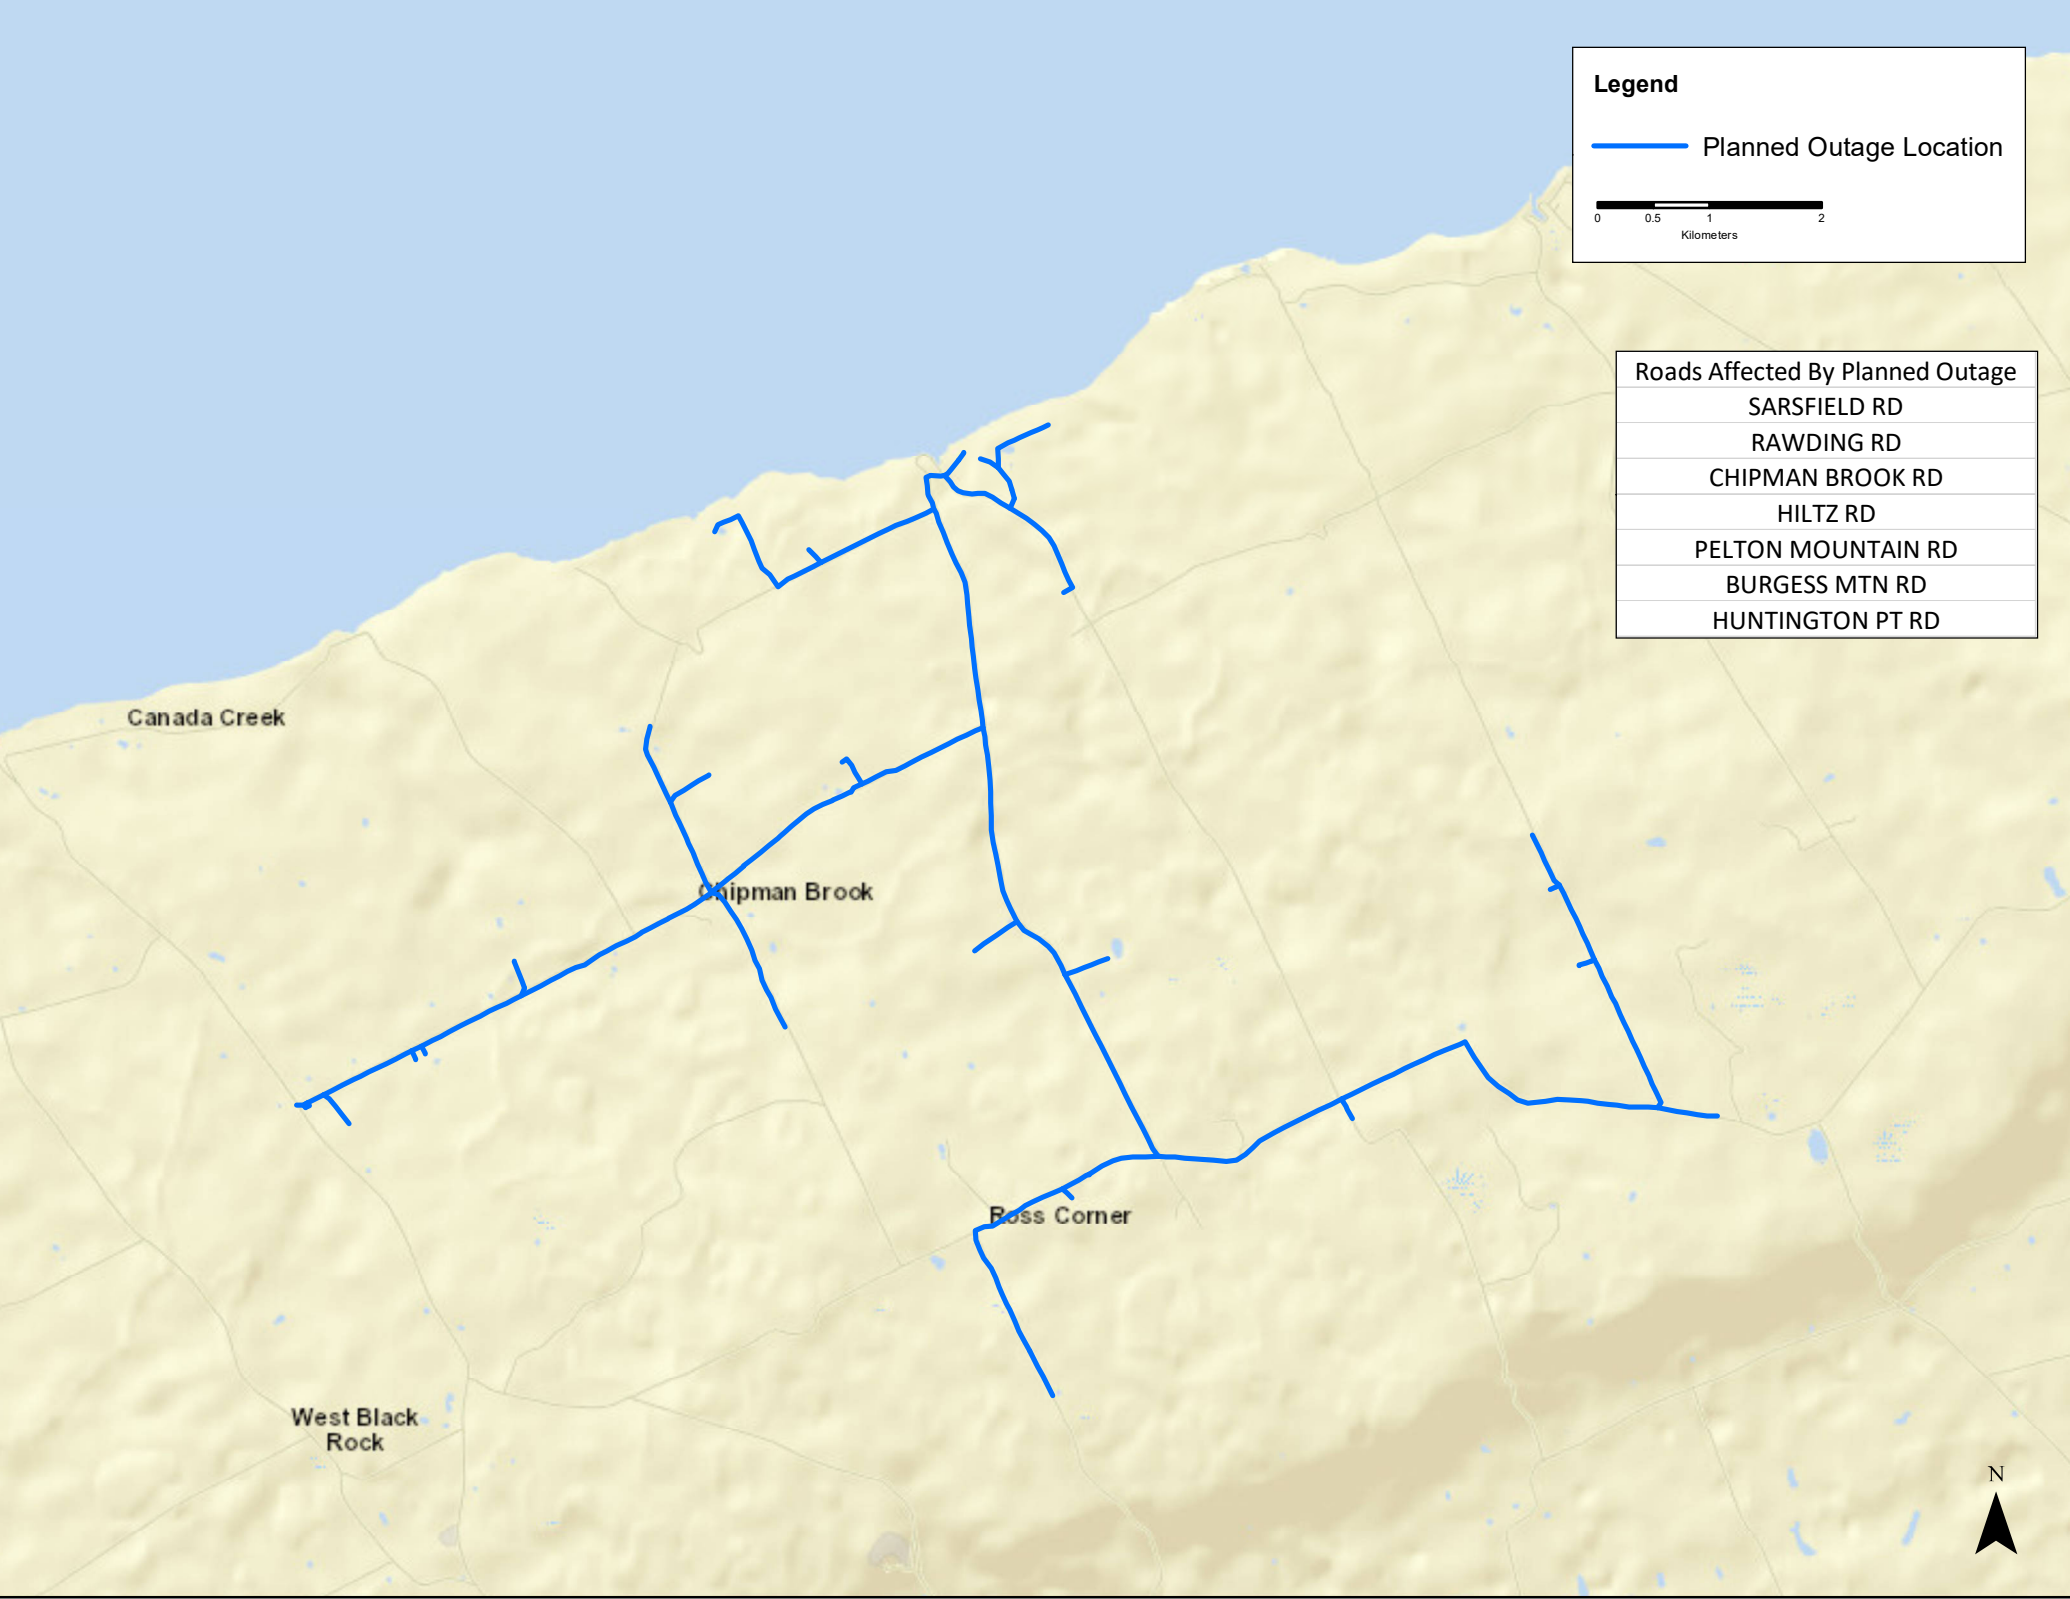

**Legend**

 Planned Outage Location

  
0 0.5 1 2  
Kilometers

**Roads Affected By Planned Outage**

SARFIELD RD
RAWDING RD
CHIPMAN BROOK RD
HILTZ RD
PELTON MOUNTAIN RD
BURGESS MTN RD
HUNTINGTON PT RD

Canada Creek

Chipman Brock

West Black  
Rock

Ross Corner

N